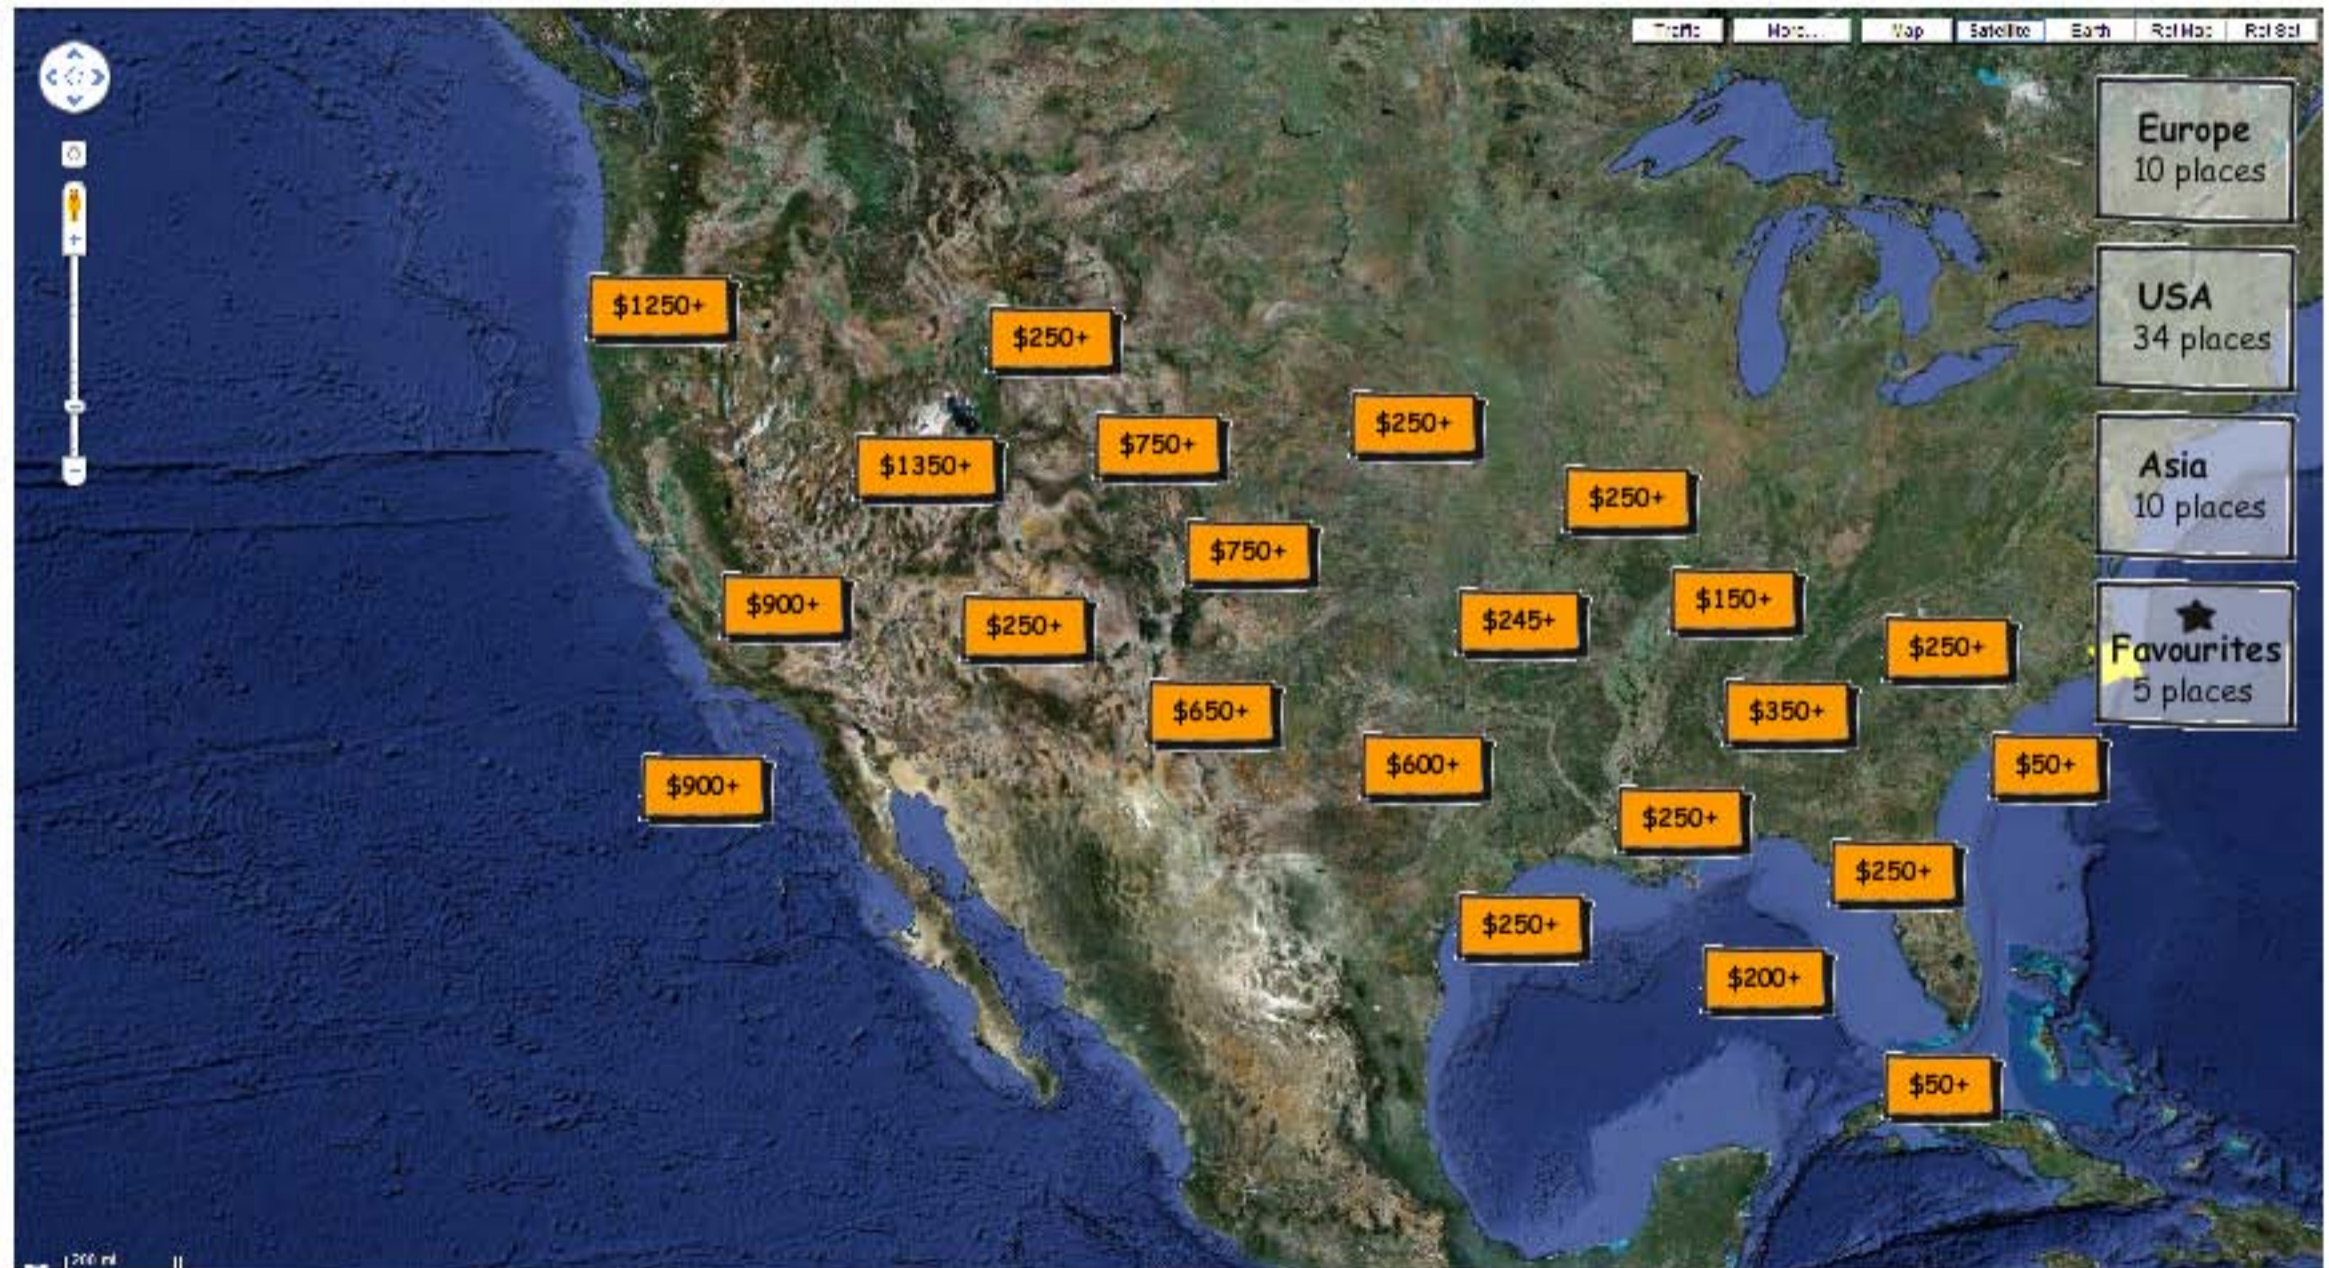

WestJet has found 34 places for you: Used Filters: Price = $2,000 , Temperature: 70 - 80°F [clear filters](#)

[Map](#)   [List](#)