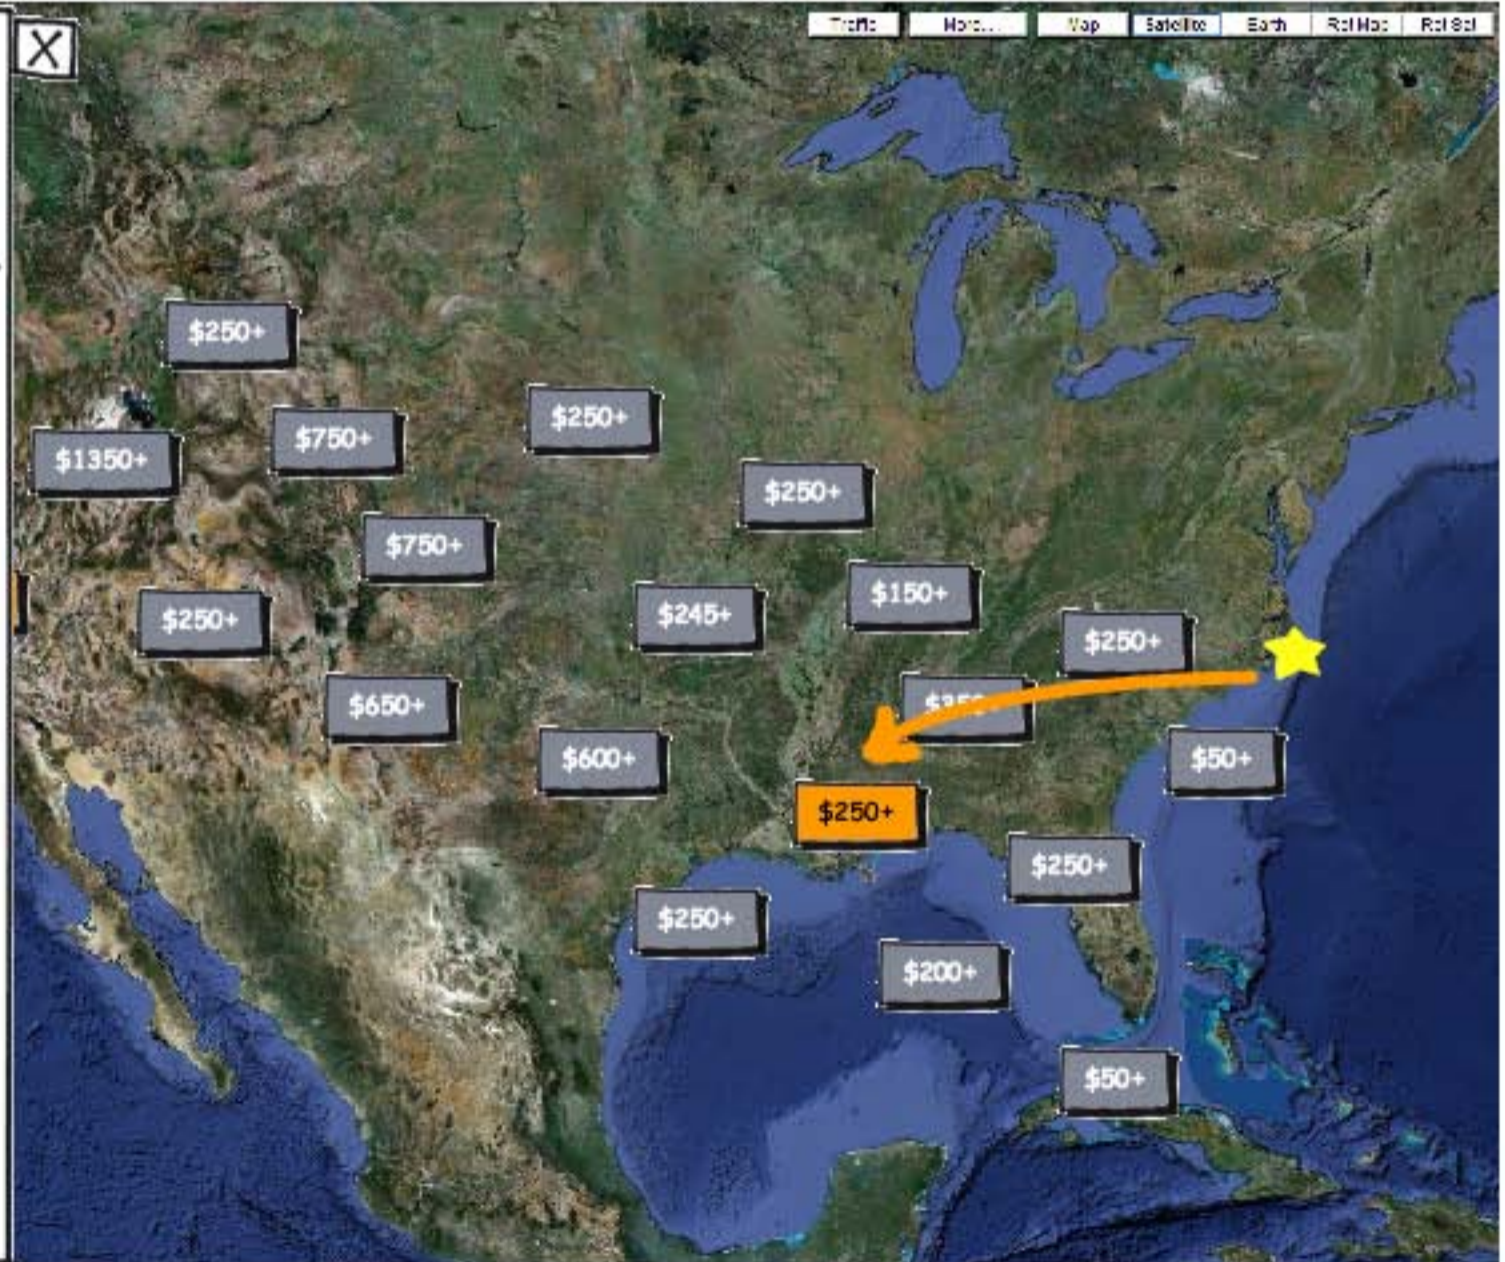

Louisiana

[Find a Ticket >](#)

[Overview](#)   [Weather](#)   [Price Chart](#)   [Hotels](#)   [Promotions](#)

$900+ per person

Distance: 1,234 miles (2h30m, non-stop)

Sunny

Average Daytime Temperature: 70 - 100°F

$150 average per night

Hotels standard: ★★☆☆☆

English/Spanish

★ [Add this place to your favourite list...](#)