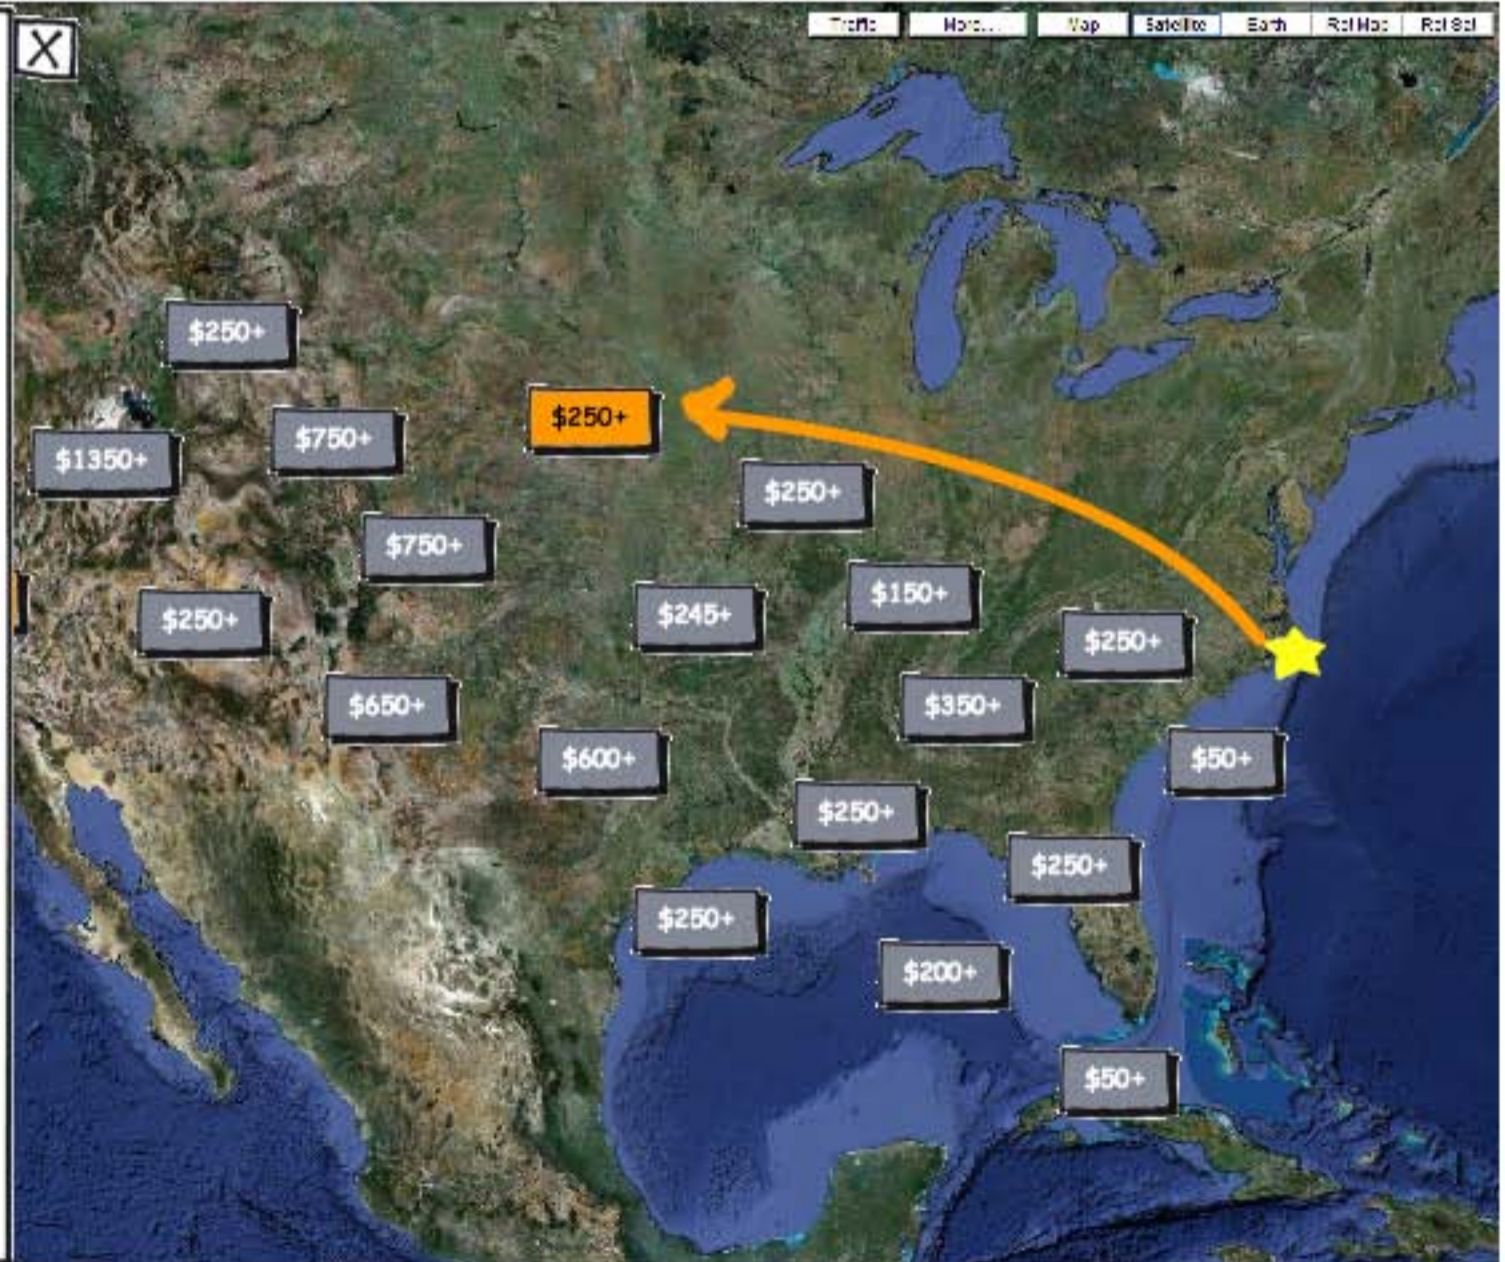

WestJet has found 34 places for you: Used Filters: Price = $2,000 (X), Temperature: 70 - 80°F (X) [clear filters](#)

[Map](#)   [List](#)

Loading data, please wait...