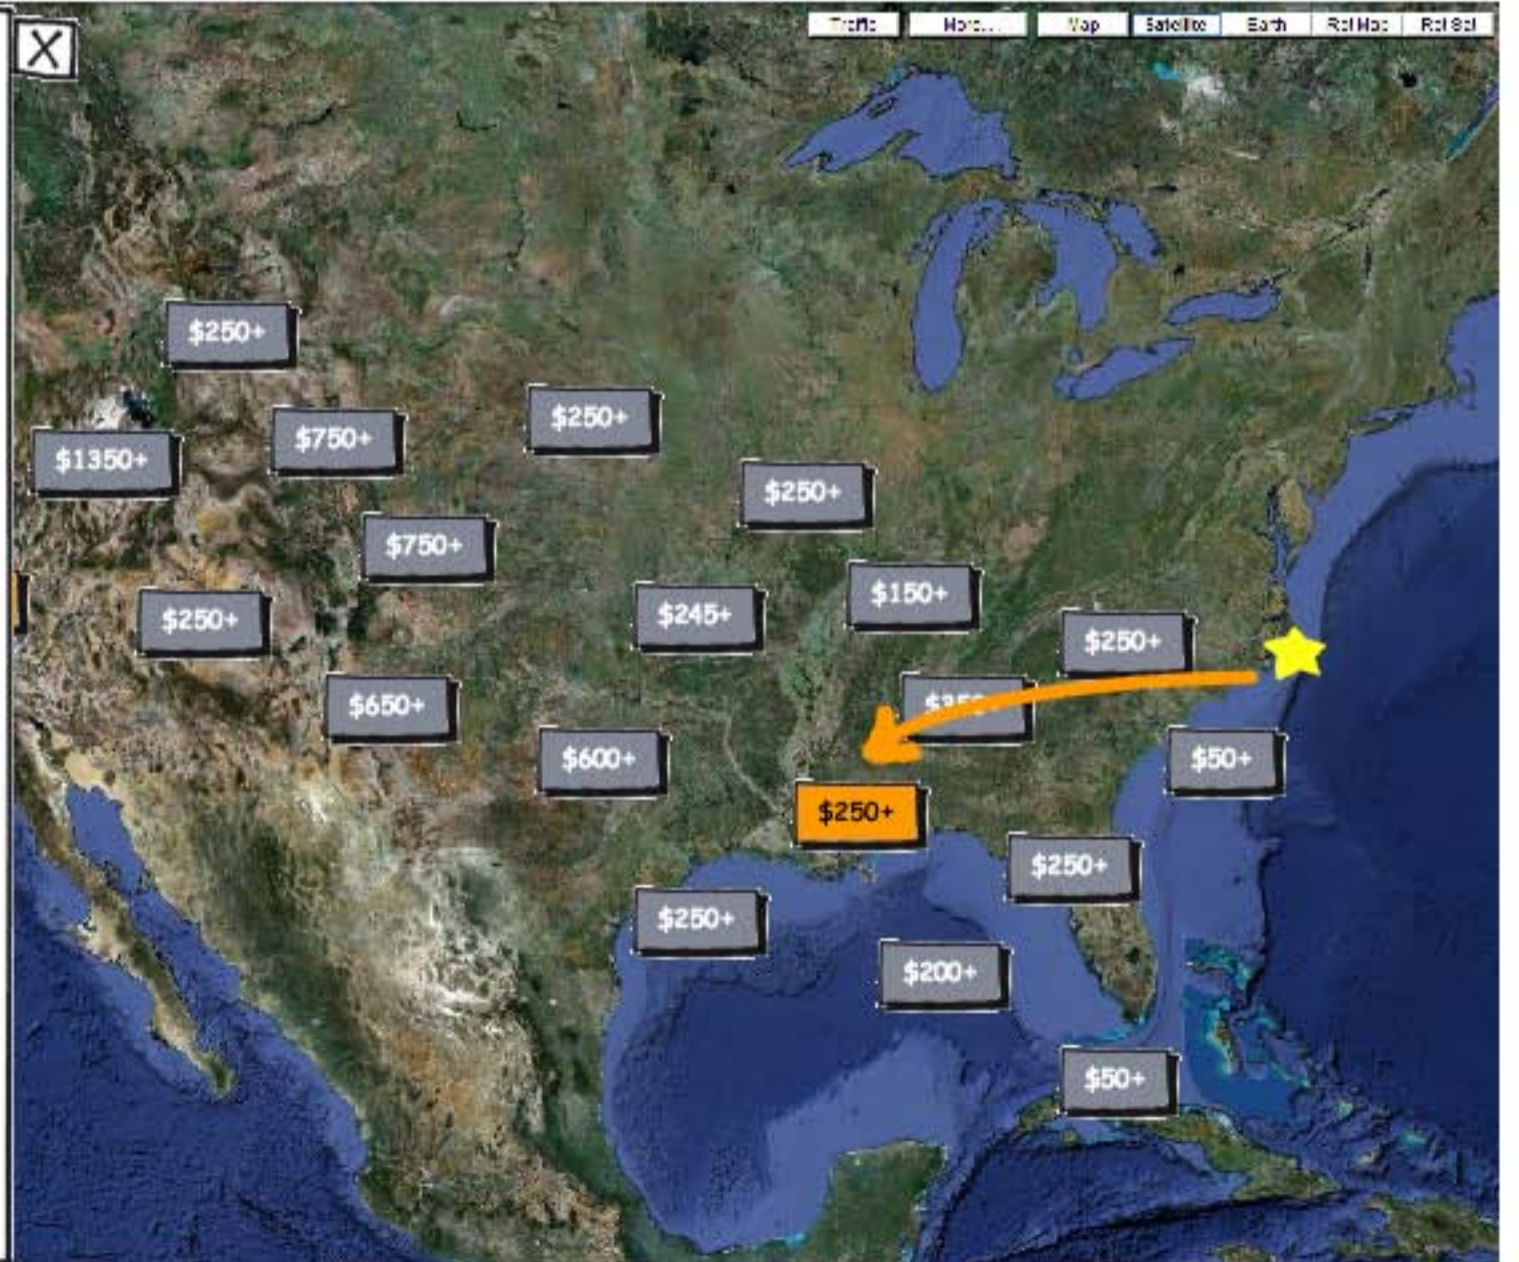

### Where We Fly

You're flying from:

Price   Temperature   Attractions   Popularity   Areas

Where can You fly for how much?

\$0 ————— \$5,000  
▲  
**\$2,000**

WestJet has found 34 places for you: *Used Filters: Price = \$2,000* (X), *Temperature: 70 - 80°F* (X) [clear filters](#)

[Map](#)   [List](#)

**Louisiana**   [< Back](#)

---

Find Tickets from New York to Louisiana:

Departing Date:

Returning Date:

Search +/- 3 days    Non-stop Flight

**Find Ticket**