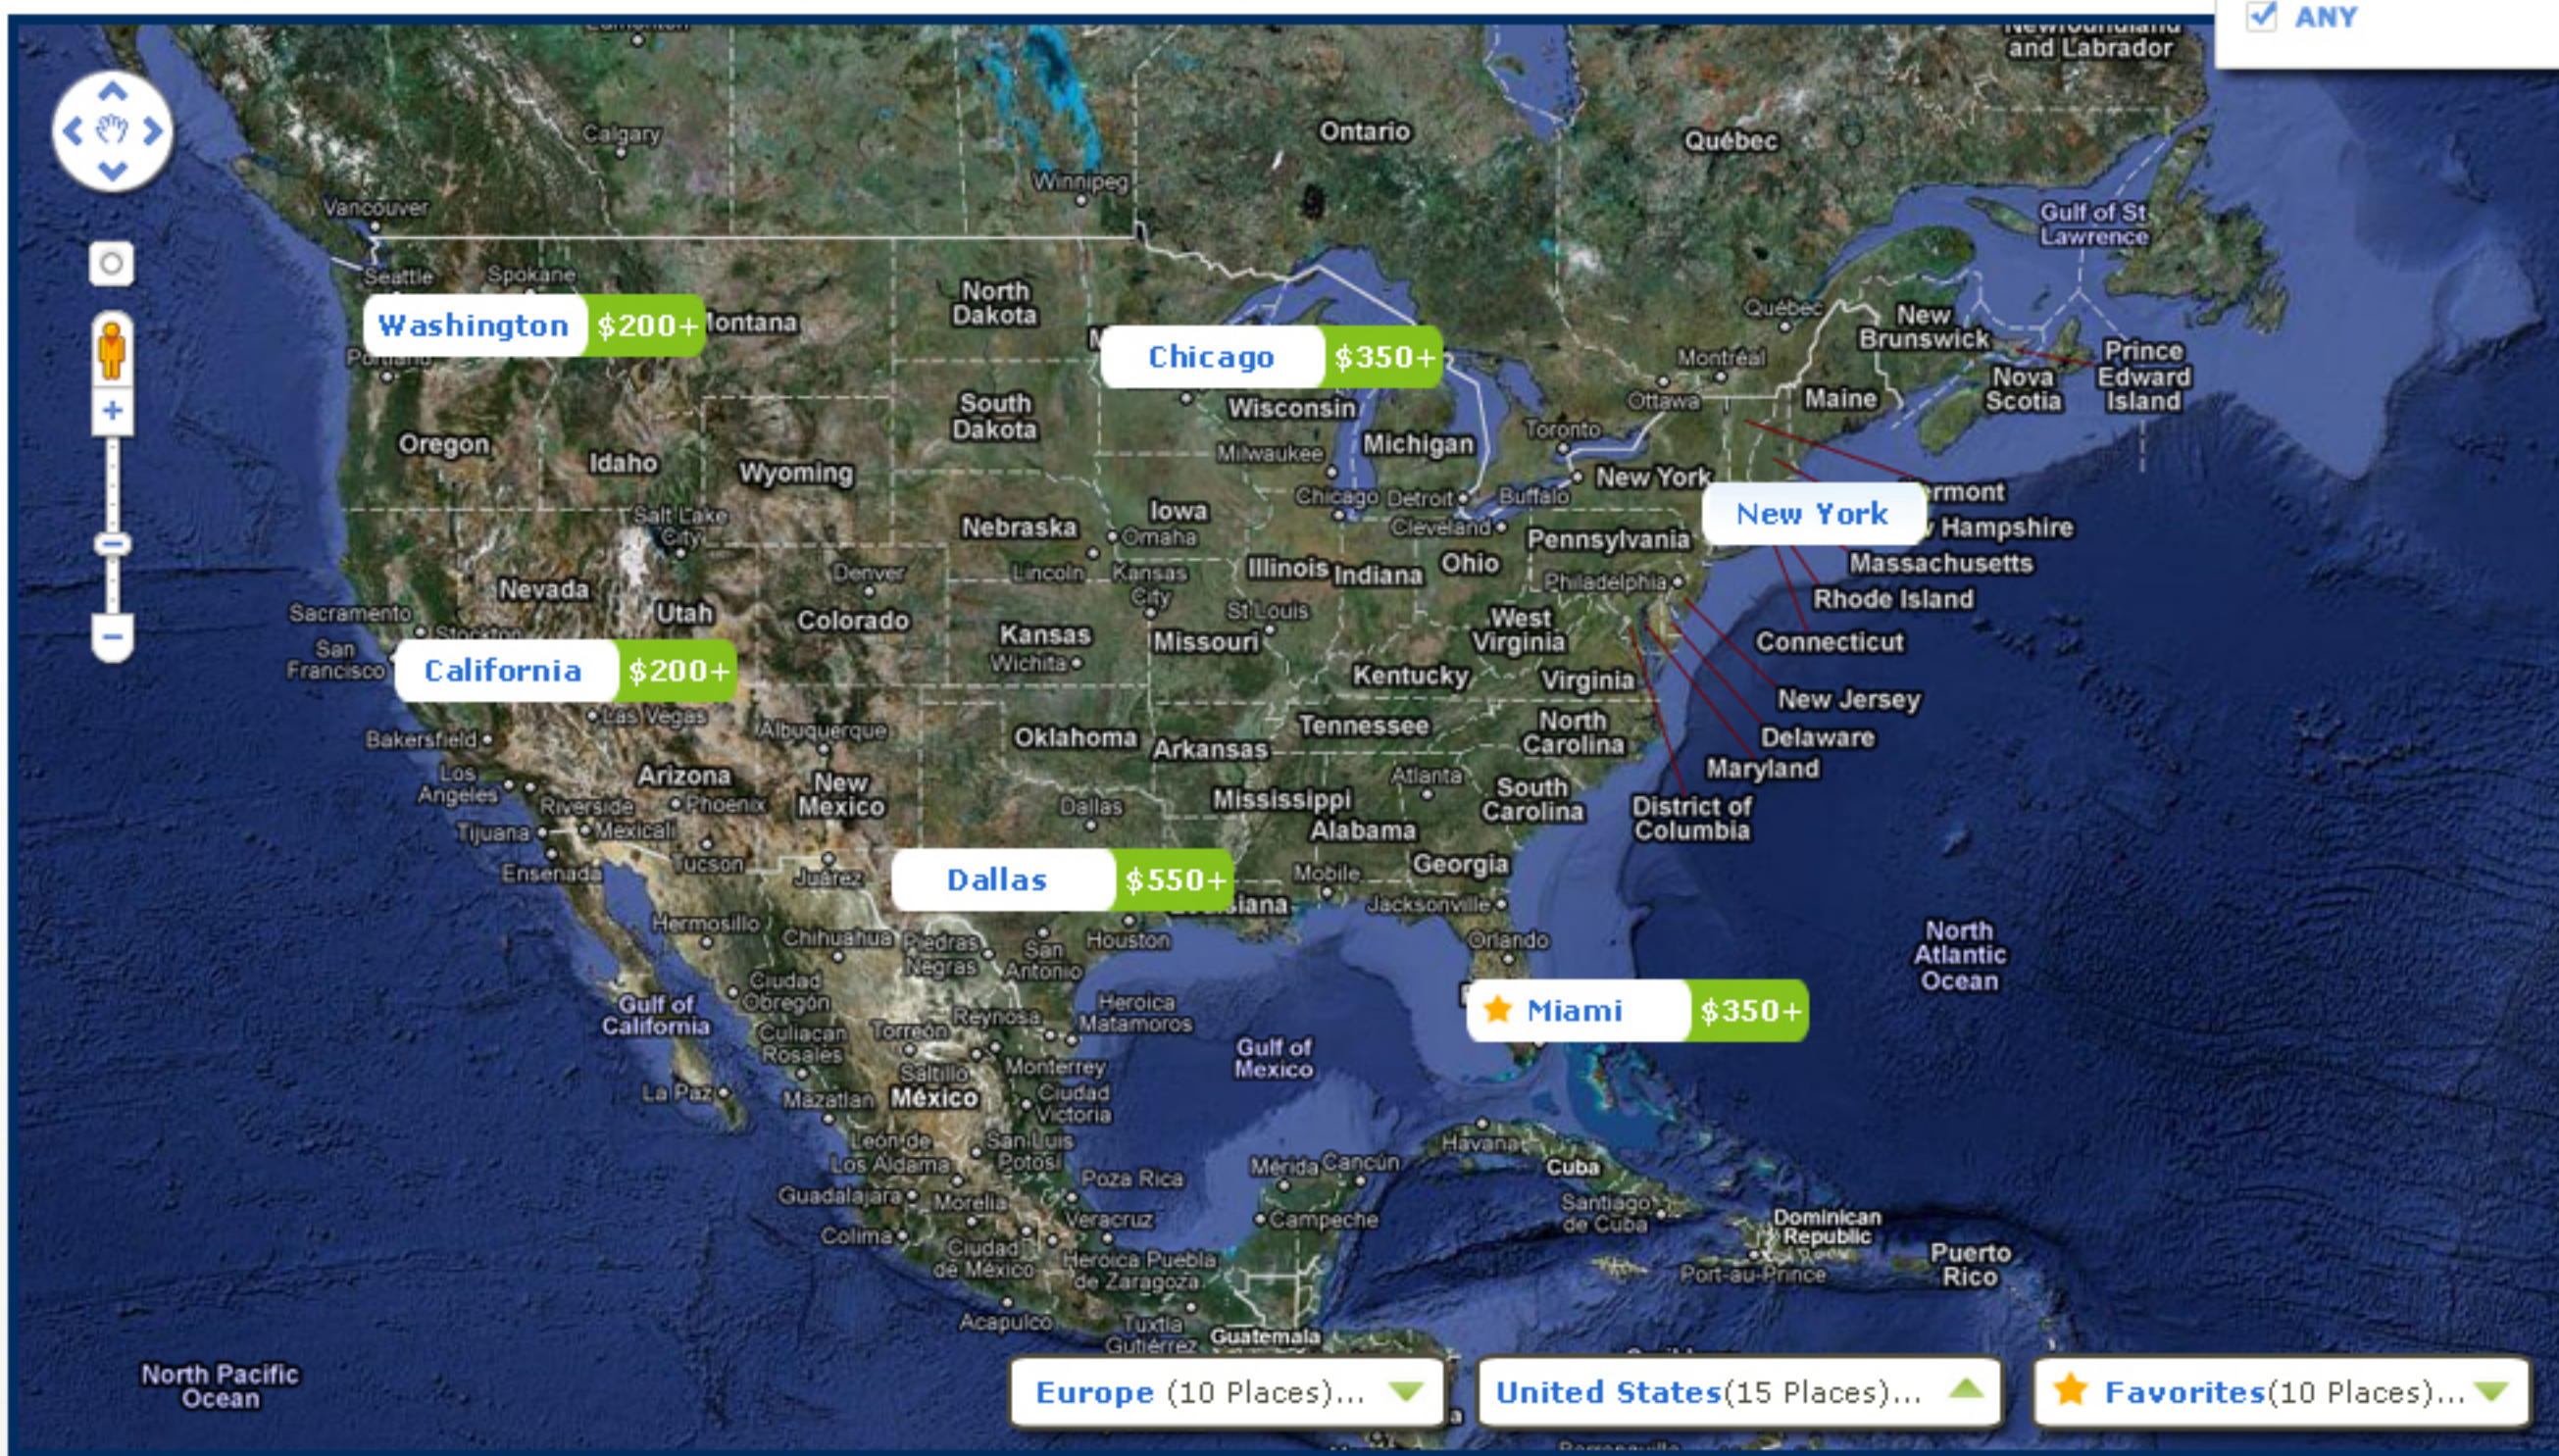

ABOUT US

- [NEW SERVICE ROUTES](#)
- [WHERE WE FLY](#)
- [CODESHARE PARTNERS](#)
- [ONEWORLD ALLIANCE](#)
- [INVESTORY RELATIONS](#)

Fares to Fly By **\$39***
Radically low fares from

[GRAB A SEAT](#)

*Restrictions, taxes and fees apply

Use filters to find the best Flight:

TEMPERATURE ▾

ACTIVITIES ▾

POPULARITY ▾

AREAS ▾

- EUROPE
- ASIA
- UNITED STATES
- AUSTRALIA
- ANY

Filters: **Price** (\$200 - \$3,500) ✕ **Temperature** (80°F - 100°F) ✕ **Areas** (United States) ✕ [clear all](#)