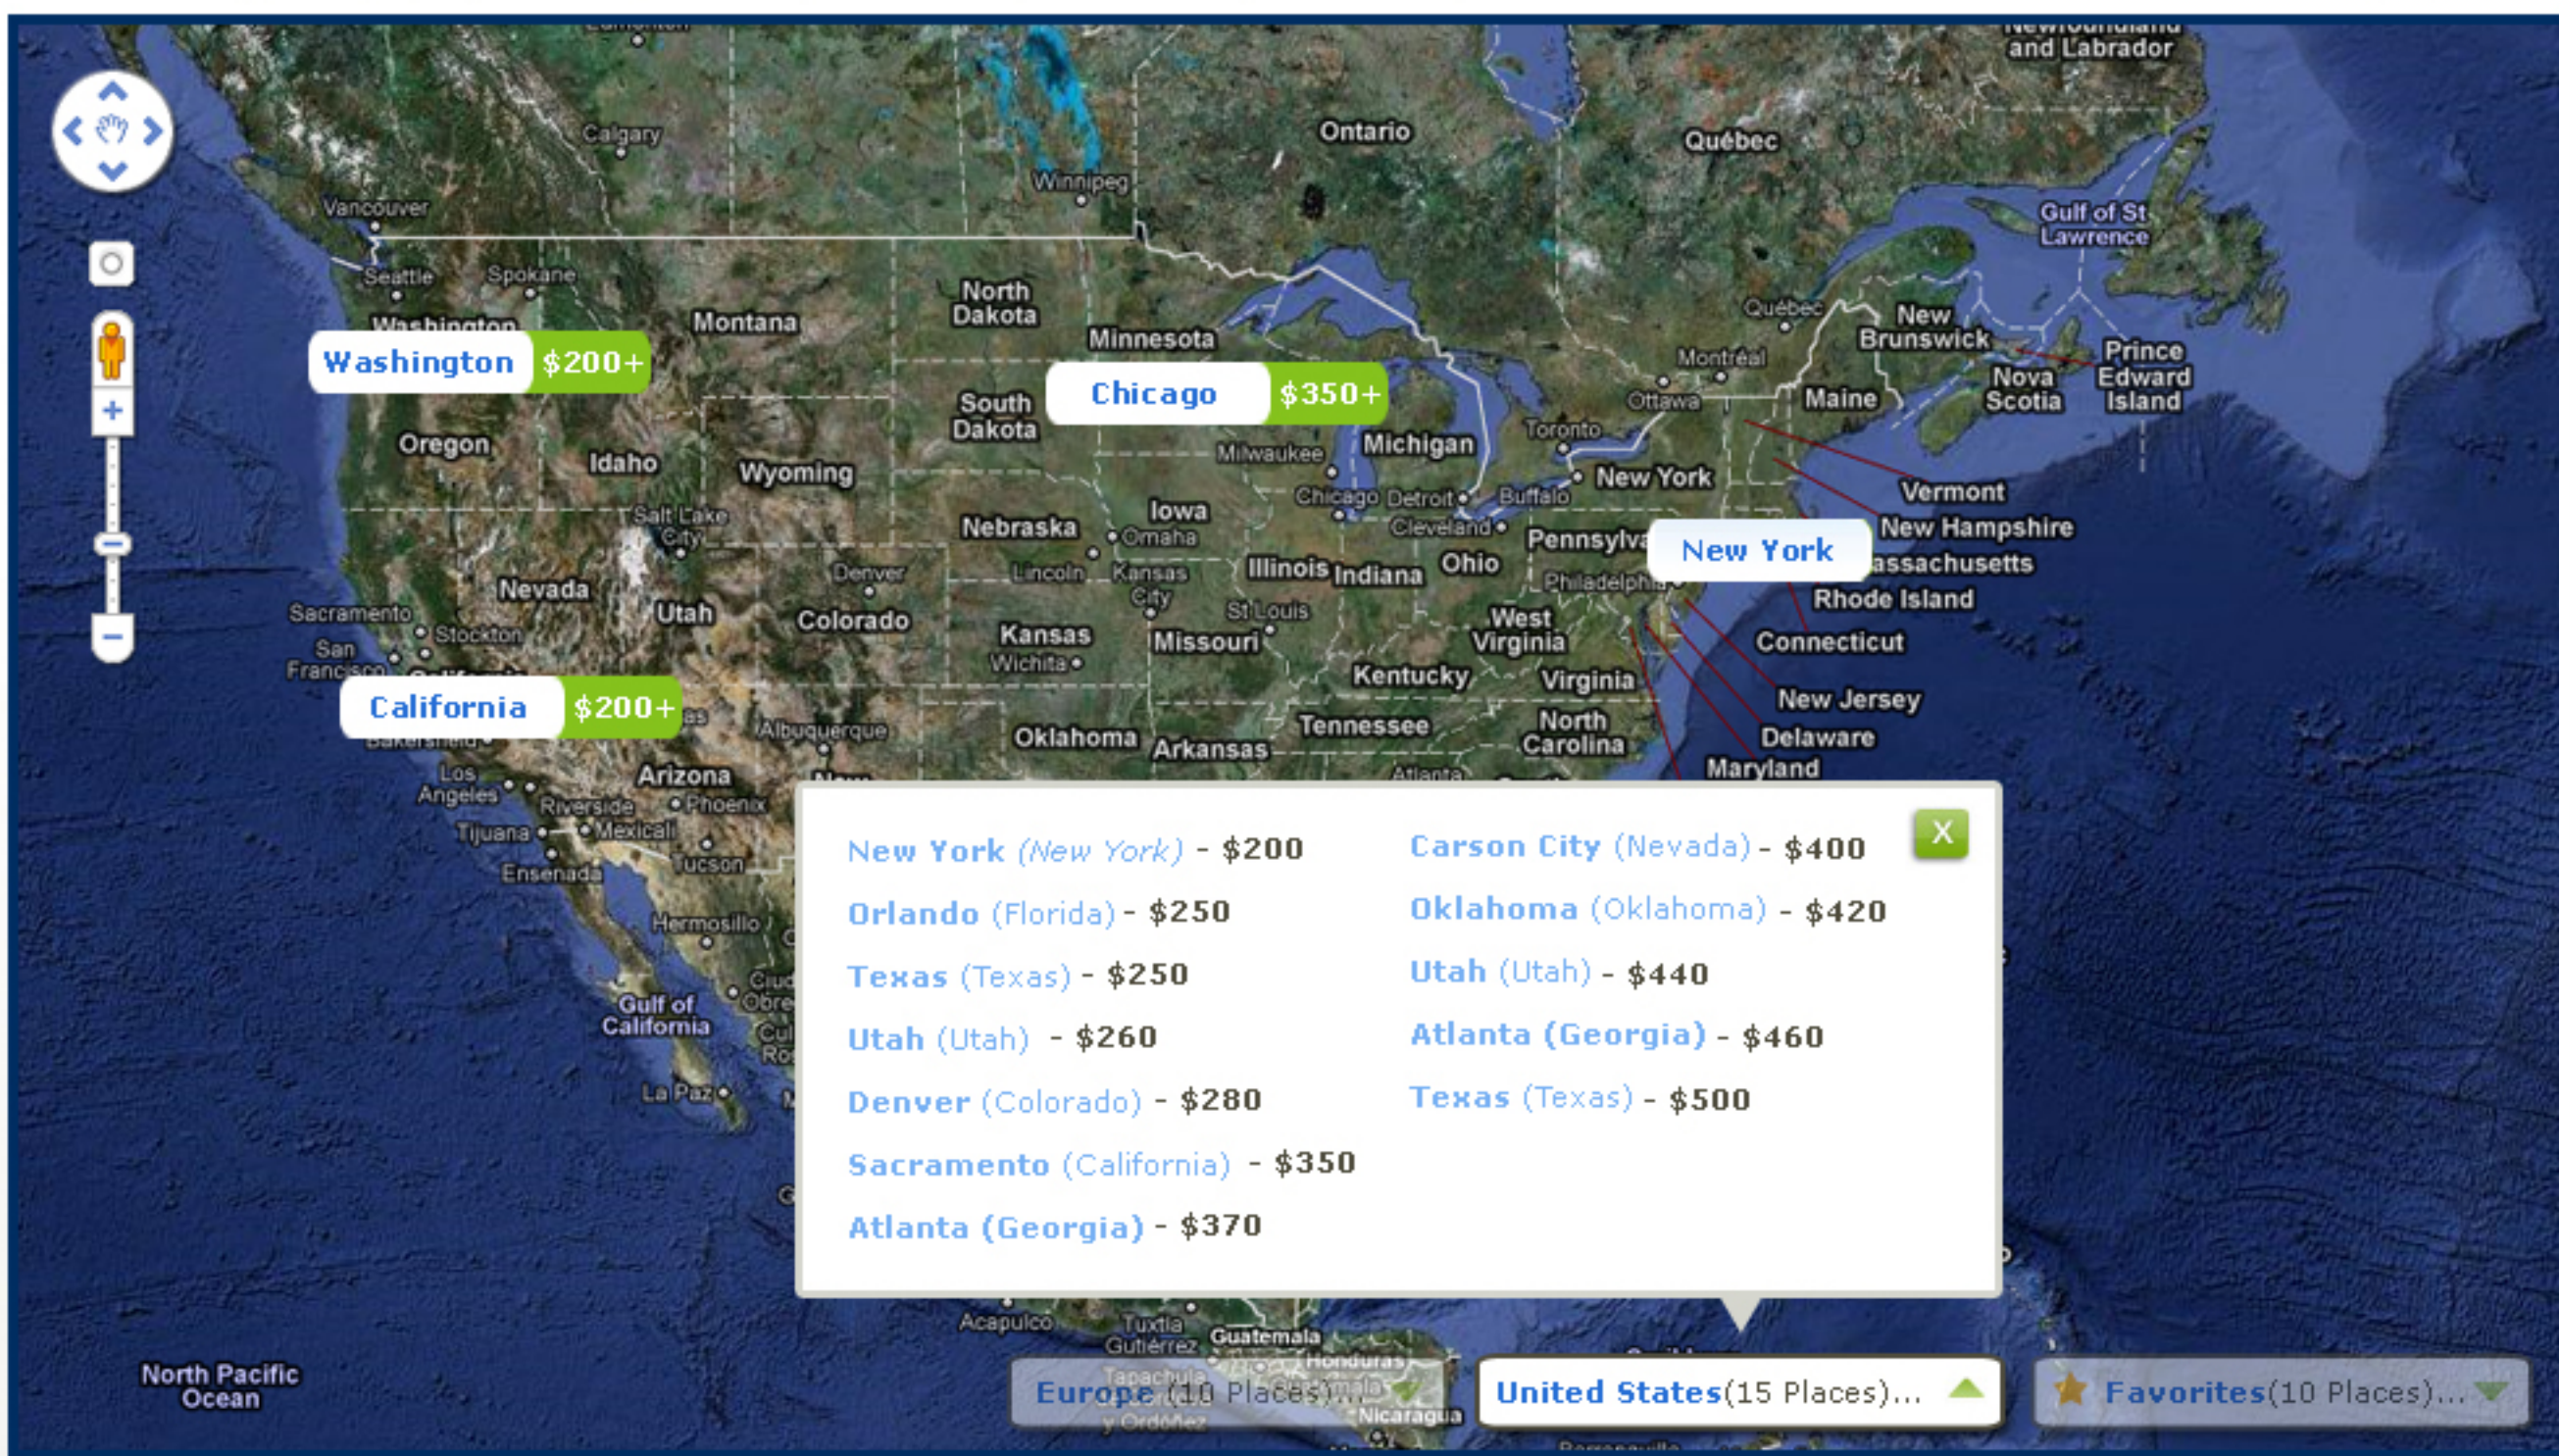

[FLIGHTS](#)

[VACATIONS](#)

[DEALS](#)

[TRAVEL ESSENTIALS](#)

WHERE WE FLY

[? Need Help?](#)

You are Flying From:

New York

Where can you fly for how much?

Use filters to find the best Flight:

[TEMPERATURE ▾](#)
[ACTIVITIES ▾](#)
[POPULARITY ▾](#)
[AREAS ▾](#)

Filters: **Price** ($200 - $3,500) ✕ **Temperature** (80°F - 100°F) ✕ **Areas** (United States) ✕ [clear all](#)

View: [Map](#) | [List](#)

PLAN & BOOK

- FLIGHTS, CARS, HOTELS
- NEW SERVICE ROUTES
- FLIGHT SCHEDULES
- GROUP TRAVEL
- TRIP INSURANCE
- REDEEM MILES

TRAVEL TOOLS

- GATES & TIMES
- FLIGHT STATUS
- WEATHER
- DURING YOUR FLIGHT
- BAGGAGE INFORMATION

ABOUT US

- NEW SERVICE ROUTES
- WHERE WE FLY
- CODESHARE PARTNERS
- ONEWORLD ALLIANCE
- INVESTORY RELATIONS

Fares to Fly By **$39***
Radically low fares from

GRAB A SEAT

*Restrictions, taxes and fees apply