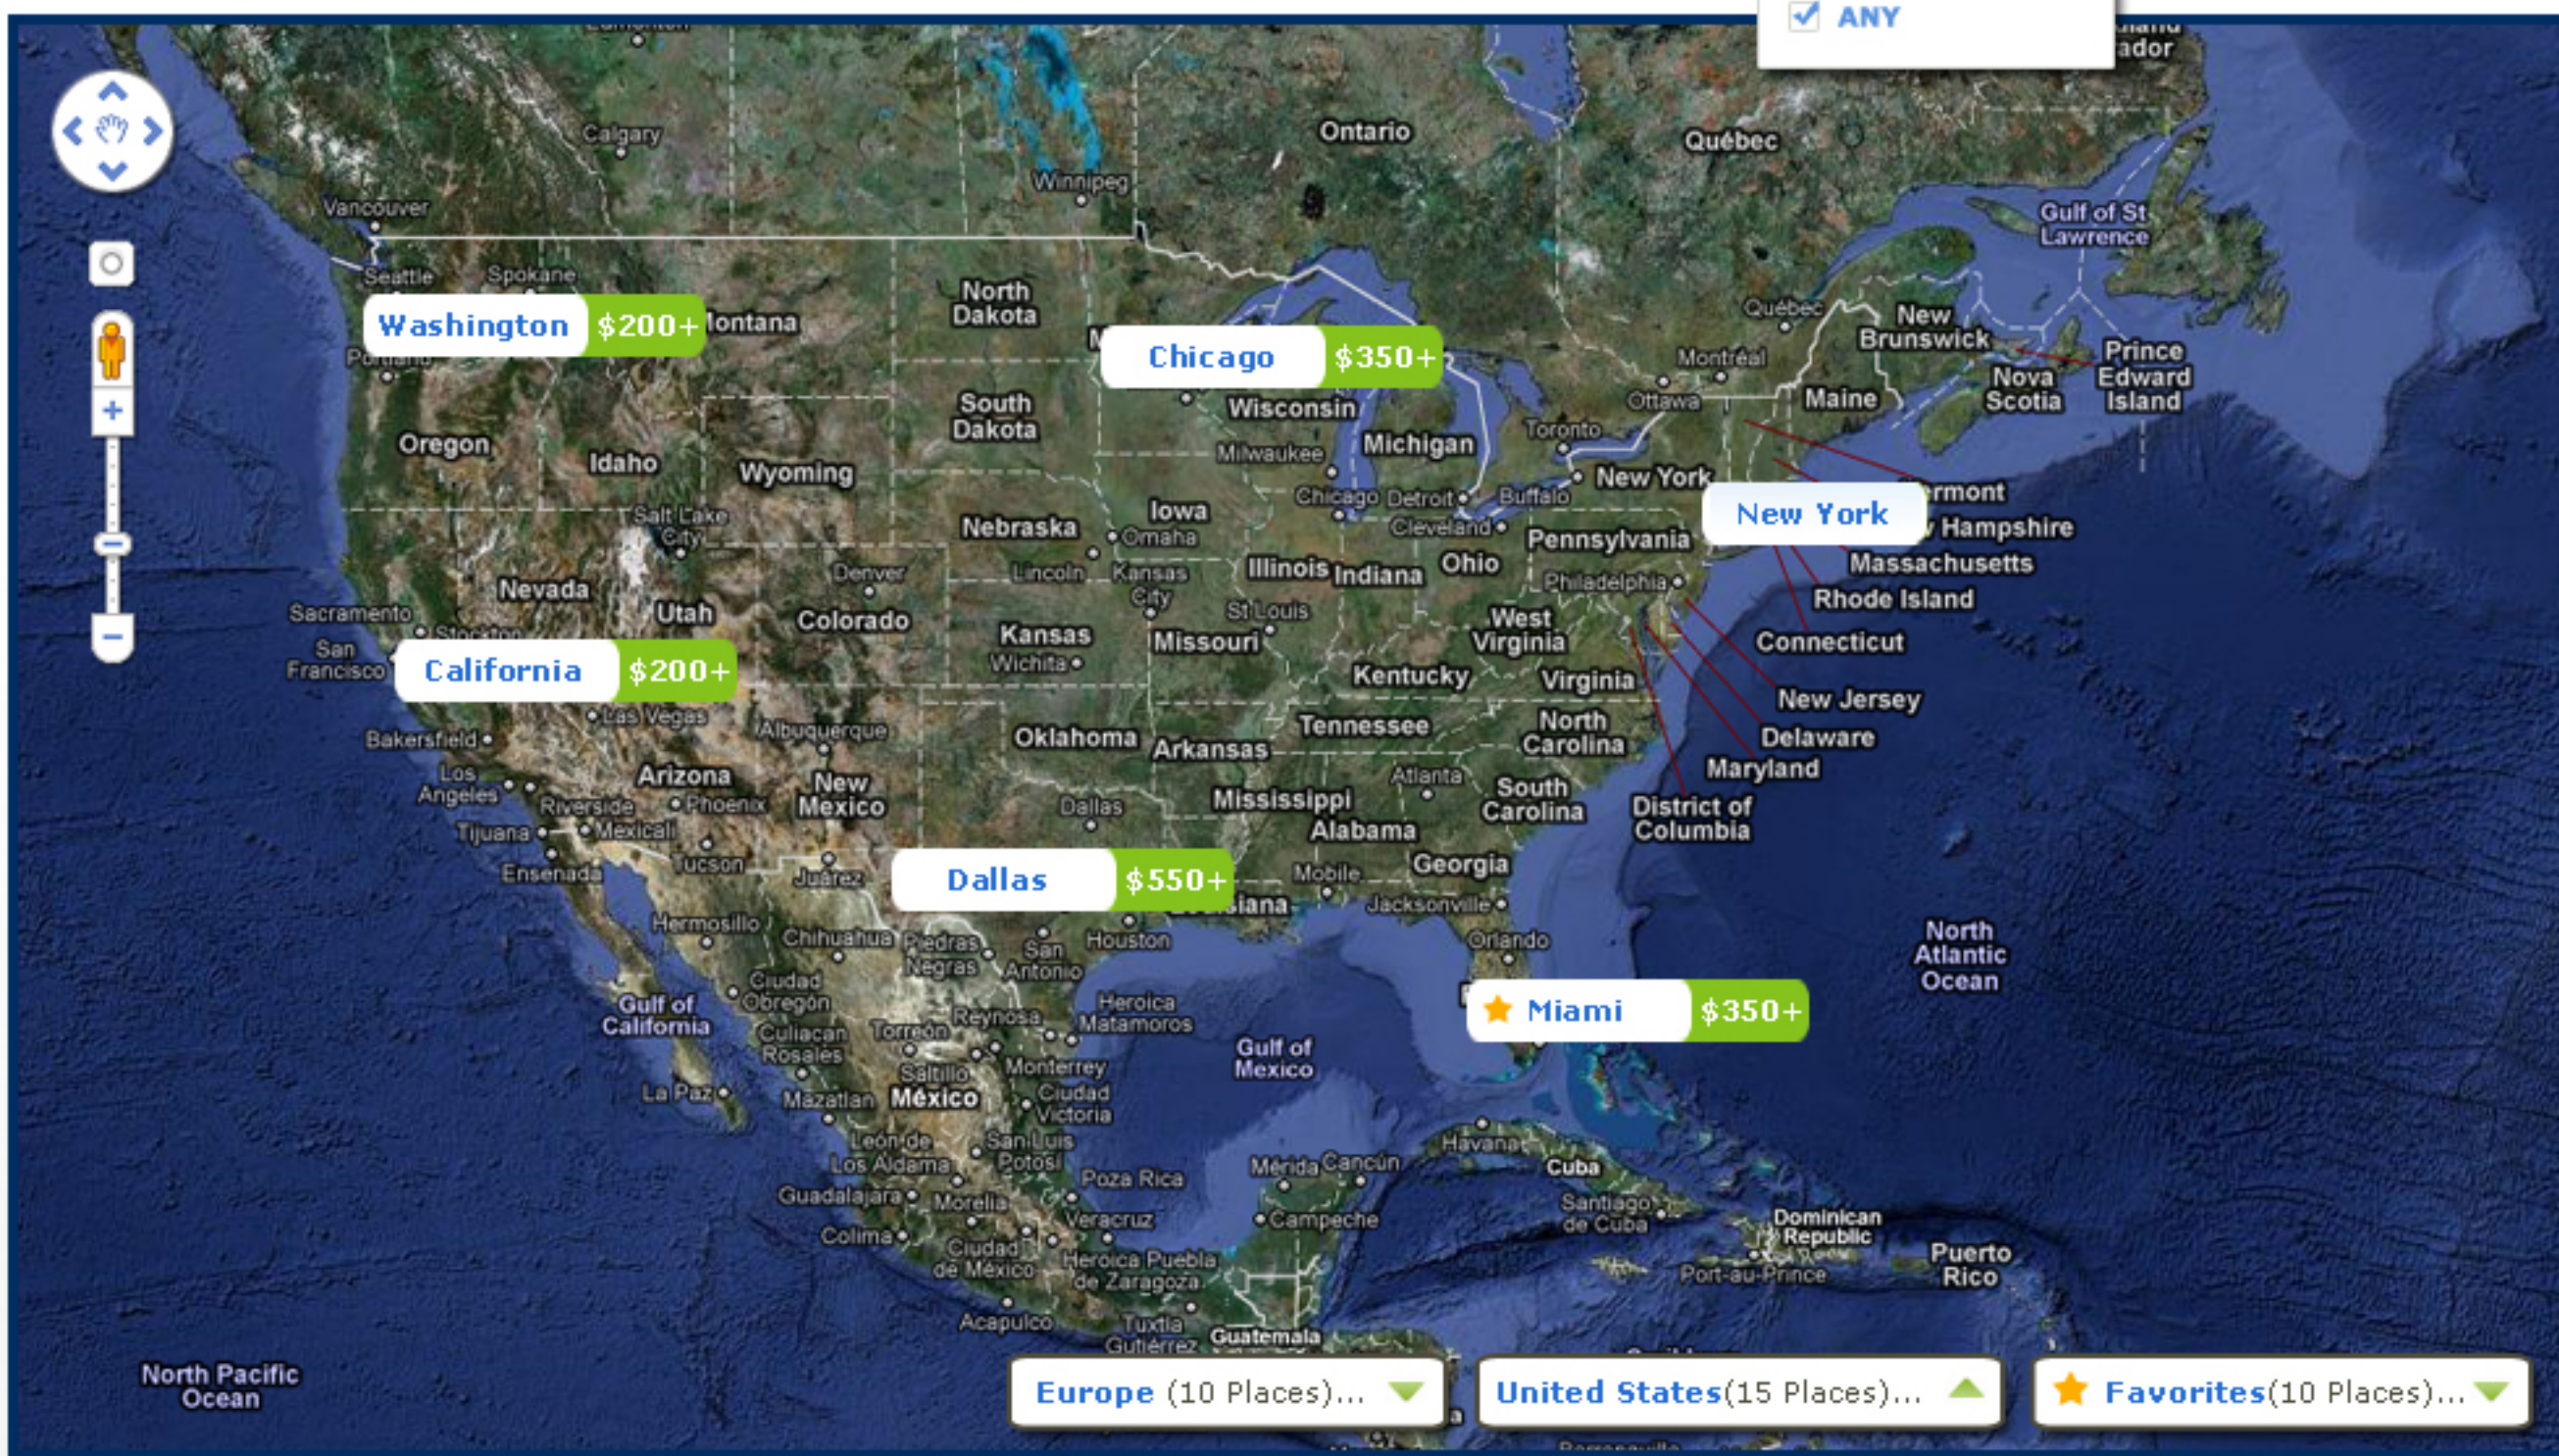

[FLIGHTS](#)

[VACATIONS](#)

[DEALS](#)

[TRAVEL ESSENTIALS](#)

[MY WESTJET](#)

WHERE WE FLY

[? Need Help?](#)

You are Flying From:

New York

Where can you fly for how much?

$200

$3,500

Use filters to find the best Flight:

TEMPERATURE ▾

ACTIVITIES ▾

POPULARITY ▾

AREAS ▾

- ☐ GOLF
- ☐ SKI
- ☐ GAMBLING
- ☐ BEACH
- ☒ ANY

Filters: **Price** ($200 - $3,500) ✕ **Temperature** (80°F - 100°F) ✕ **Areas** (United States) ✕ [clear all](#)

View: [Map](#) | [List](#)

PLAN & BOOK

- [FLIGHTS, CARS, HOTELS](#)
- [NEW SERVICE ROUTES](#)
- [FLIGHT SCHEDULES](#)
- [GROUP TRAVEL](#)
- [TRIP INSURANCE](#)
- [REDEEM MILES](#)

TRAVEL TOOLS

- [GATES & TIMES](#)
- [FLIGHT STATUS](#)
- [WEATHER](#)
- [DURING YOUR FLIGHT](#)
- [BAGGAGE INFORMATION](#)

ABOUT US

- [NEW SERVICE ROUTES](#)
- [WHERE WE FLY](#)
- [CODESHARE PARTNERS](#)
- [ONEWORLD ALLIANCE](#)
- [INVESTORY RELATIONS](#)

Fares to Fly By **$39***
Radically low fares from

[GRAB A SEAT](#)

*Restrictions, taxes and fees apply